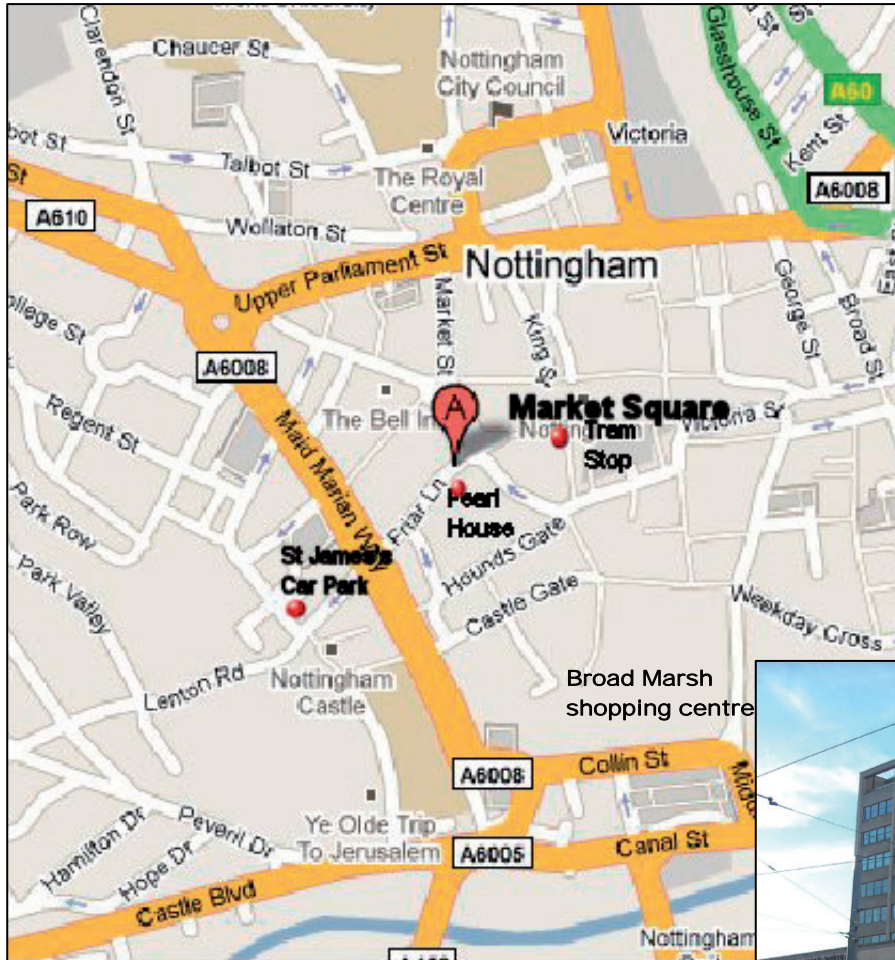

HOW TO FIND US

Pearl House is located in the centre of Nottingham close to the Market Square. It is in a restricted clear zone area. Ring the intercom for access.

We would recommend that public transport is used whenever possible.

The map opposite shows where Pearl House is in relation to the closest Tram stop and car park.